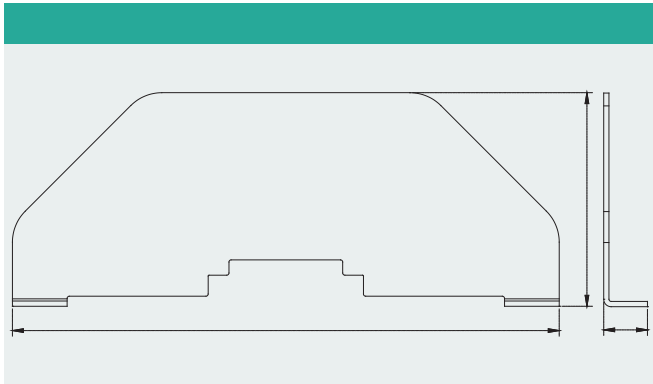

35mm

I/O

BUS

BUS

	NPPB-DIN300	NPPB-DIN700
	24V DC	24V DC
	5 A	5 A
	300mm	700mm
	221mm	631mm
	2	2
BUS	1	1

I/O	
	NPPB-BS210
	1+, 3-
	BUS

NPPB-BSC028	

	NPPB-SS5
	2