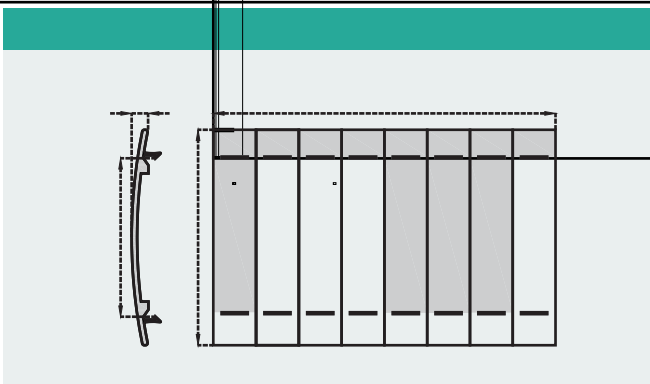

35mm

I/O

BUS

BUS

	NPPB-DIN300	NPPB-DIN700
	24V DC	24V DC
	5 A	5 A
	300mm	700mm
	221mm	631mm
	2	2
BUS	1	1

I/O	
	NPPB-BS210
	1+, 3-
	BUS

NPPB-BSC028	

	NPPB-SS5
	2