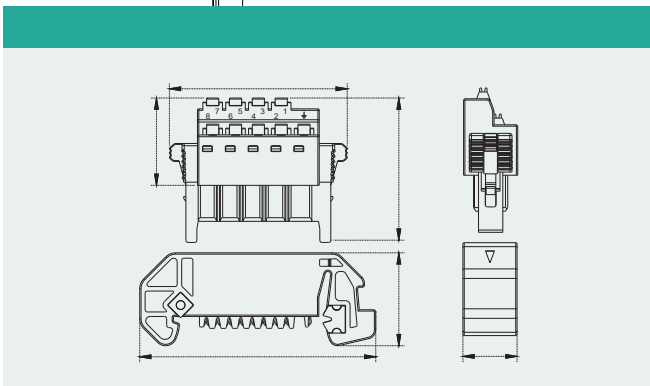

35mm

I/O

BUS

BUS

	NPPB-DIN300	NPPB-DIN700
	24V DC	24V DC
	5 A	5 A
	300mm	700mm
	221mm	631mm
	2	2
BUS	1	1

I/O	
	NPPB-BS210
	1+, 3-
	BUS

NPPB-BSC028	

	NPPB-SS5
	2