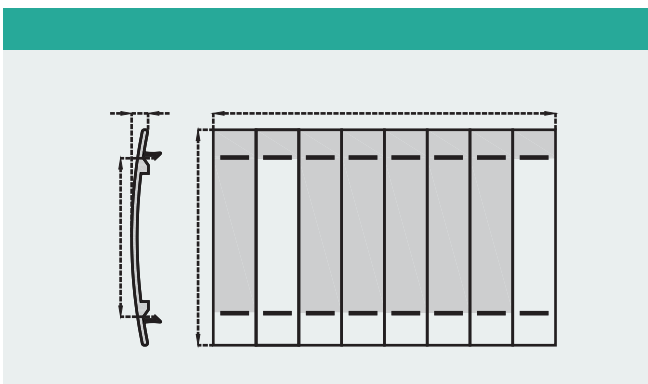

35mm

I/O

BUS

BUS

	NPPB-DIN300	NPPB-DIN700
	24V DC	24V DC
	5 A	5 A
	300mm	700mm
	221mm	631mm
	2	2
BUS	1	1

I/O	
	NPPB-BS210
	1+, 3-
	BUS

I/O	
	NPPB-BSC028