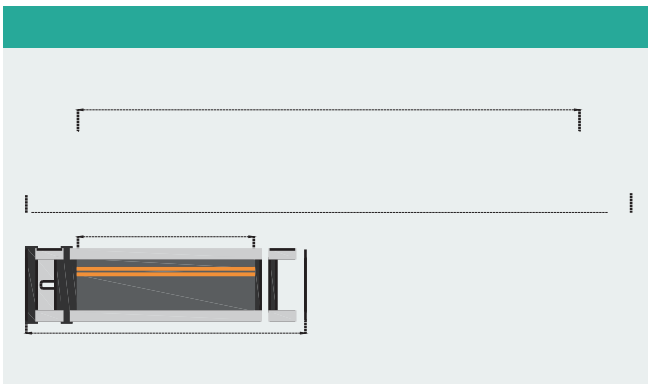

35mm

I/O

BUS

BUS

	NPPB-DIN300	NPPB-DIN700
	24V DC	24V DC
	5 A	5 A
	300mm	700mm
	221mm	631mm
	2	2
BUS	1	1

I/O	
	NPPB-BS210
	1+, 3-
	BUS

I/O	
	NPPB-BSC028