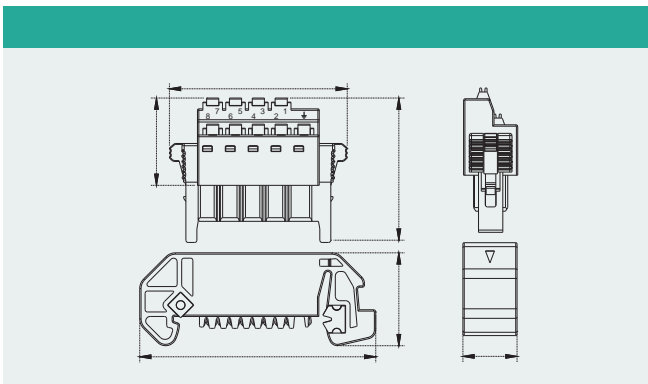

35mm

I/O

BUS

BUS

	NPPB-DIN300	NPPB-DIN700
	24V DC	24V DC
	5 A	5 A
	300mm	700mm
	221mm	631mm
	2	2
BUS	1	1

I/O	
	NPPB-BS210
	1+, 3-
	BUS

I/O	
	NPPB-BSC028